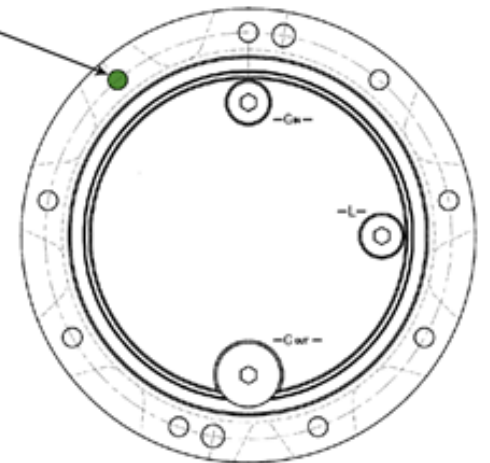

P1 & P2

2-SPEED

DRAIN

PORT SIZE (BSP)

P1 & P2

DRAIN

2-SPEED

SPROCKET SIDE