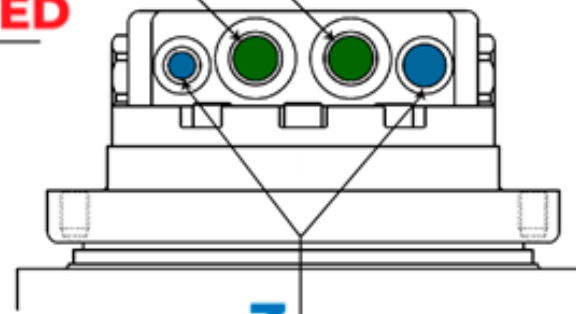

P1 & P2

2-SPEED

DRAIN

PORT SIZE (BSP)

P1 & P2

DRAIN

2-SPEED

SPROCKET SIDE