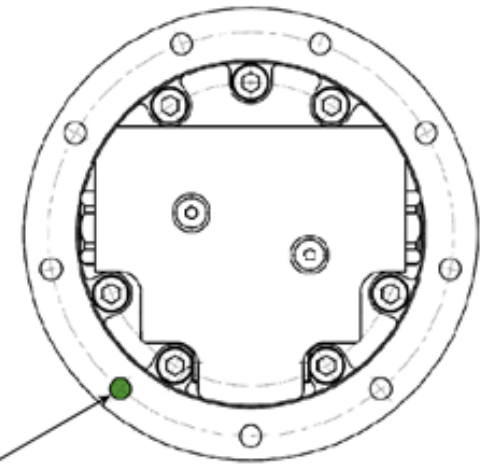

P1 & P2

2-SPEED

DRAIN

PORT SIZE (BSP)

P1 & P2

DRAIN

2-SPEED

SPROCKET SIDE