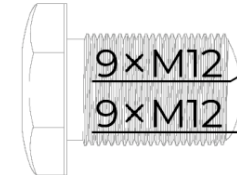

MACHINE SIDE

PORT SIZE (BSP)

- 
1/2" P1 & P2
- 
1/4" DRAIN
- 
1/4" 2-SPEED

SPROCKET SIDE