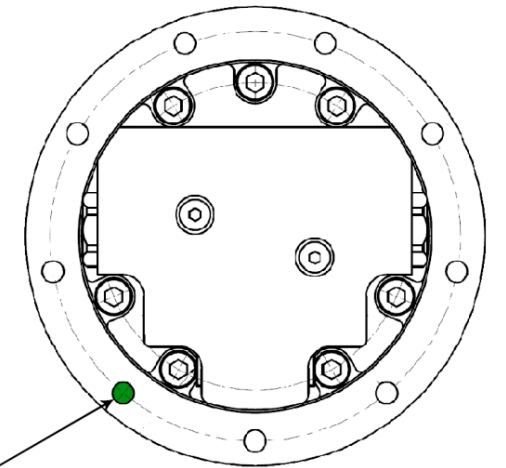

MACHINE SIDE

PORT SIZE (BSP)

- 
1/2" P1 & P2
- 
1/4" DRAIN
- 
1/4" 2-SPEED

SPROCKET SIDE